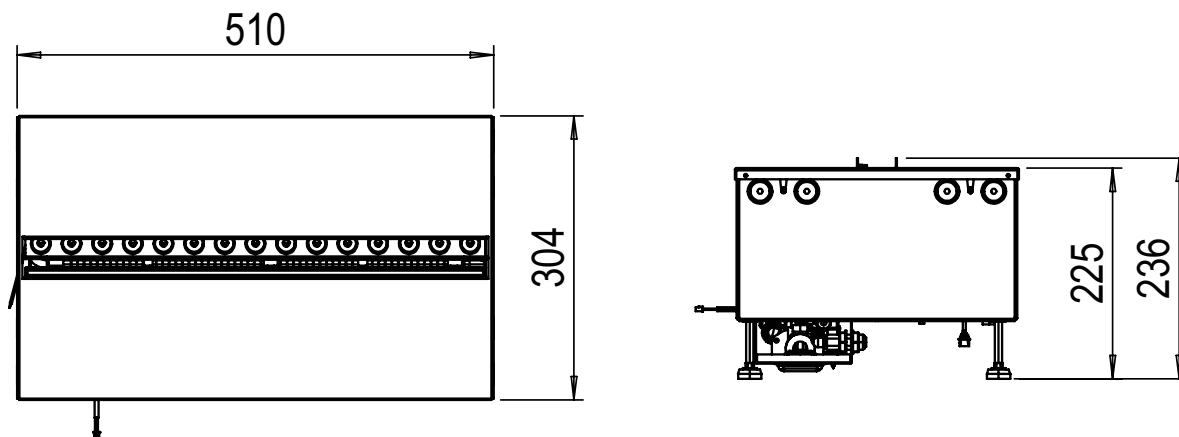

ACCESSOIRES

Logset 500

Art. number 219920
EAN code 8716412219924

ACCESSOIRES

Logset 500L

Art. number 206367
EAN code 5011139206367

Cassette 500 (projects)

Unit dimensions

All dimensions are in mm

All cassettes must have adequate ventilation for an optimal fire experience.
For advice, read the manuals or visit the website www.dimplex-fires.eu

		Cassette 500 projects
General specifications	Fire system	Optimyst®
	Article number	211439
	EAN code	5011139211439
	Model	Cassette series
	View of the fire	4 sided
	Colour	Black
	Decoration / fuel bed	Metal plate
Product size	Measurements view of the fire (WxH)	49 x 20 cm
	Outside dimensions WxHxD	51 x 30 x 23 cm
Features	Heat output	No
	Thermostat	-
	Remote control	Yes
	Manual controlling directly at the fireplace possible yes / no	Yes
	Light module	LED
	Sound module	Yes
	Colour effects settings	-
Power consumption	Heat setting 1 in W	-
	Heat setting 2 in W	-
	Flame only operation in W	220W
	Max. consumption	220W
Voltage	Voltage/Electrical frequency	230V/50Hz
Specifications	Product weight in kg	11
	Length of the cord	1,5 m
	Warranty	2 years