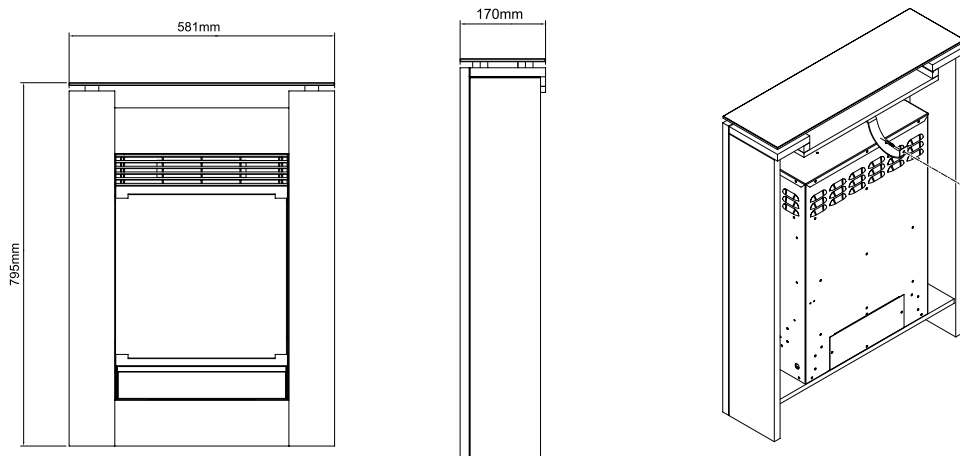

USP's

- Modern and compact design
- Glass shelf on top
- Rotary thermostat for temperature control
- Fan heater with two heating levels

Article number: 208392 | EAN Code: 5011139208392 | Optiflame®

Dimplex

	Gisella white	
General specifications	Fire system	Optiflame®
	Article number	208392
	EAN code	5011139208392
	Model	Freestanding fireplace
	View of the fire	1 sided
	Colour	Pure white
	Decoration / fuel bed	Log set
Product size	Measurements view of the fire (WxH)	34 x 38 cm
	Outside dimensions WxHxD	58,1 x 79,5 x 17 cm
Features	Heat output	Yes
	Thermostat	Yes
	Remote control	Yes
	Manual controlling directly at the fireplace possible yes / no	Yes
	Light module	LED
	Sound module	No
	Colour effects settings	-
Power consumption	Heat setting 1 in W	750W
	Heat setting 2 in W	1500W
	Flame only operation in W	15W
	Max. consumption	1500W
Voltage	Voltage/Electrical frequency	230V/50Hz
Specifications	Product weight in kg	21
	Length of the cord	1,5 m
	Warranty	2 year