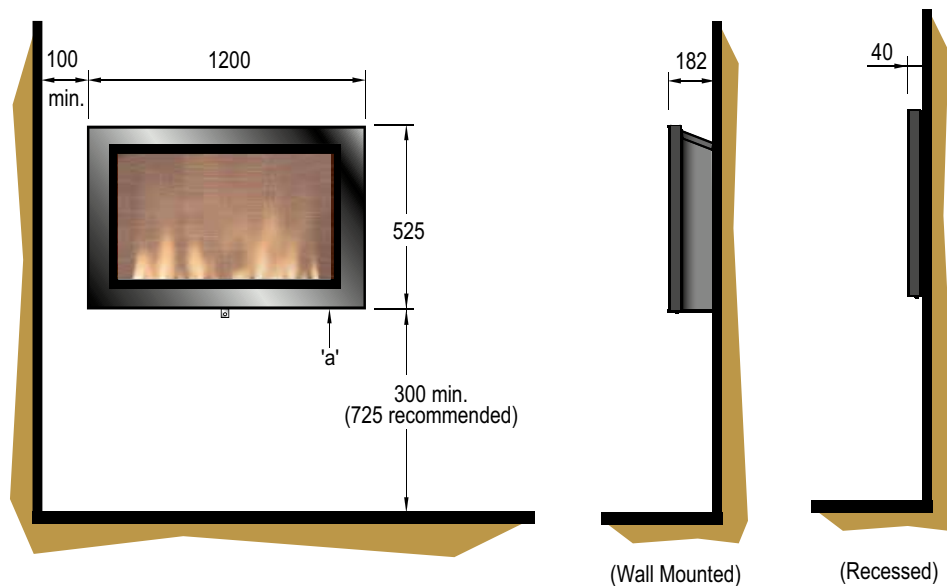

SP16

Optiflame®

The SP16 wall fire is nearly a meter wide, to create a big impression. With flames rising above a very realistically glowing log fuel bed, within a black surround. In addition, it features a cosy and efficient electric heater and a handy remote control. A great wall fire to install in or at any wall you'd prefer.

USP's

- Sleek and contemporary design with a black finish
- A big statement piece in your home
- Can be wall mounted and the chassis can also be inset
- Log glowing effect for lit or pulsating logs

Article number: 209863 | EAN Code: 5011139209863 | Optiflame®

		SP16
General specifications	Fire system	Optiflame®
	Article number	209863
	EAN code	5011139209863
	Model	Wall fireplace
	View of the fire	1 sided
	Colour	Black
	Decoration / fuel bed	Log set
Product size	Measurements view of the fire (WxH)	95 x 38 cm
	Outside dimensions WxHxD	120 x 52,5 x 18,2 cm
Features	Heat output	Yes
	Thermostat	Yes
	Remote control	Yes
	Manual controlling directly at the fireplace possible yes / no	Yes, only flame and effects
	Light module	LED
	Sound module	No
	Colour effects settings	No
Power consumption	Heat setting 1 in W	1000W
	Heat setting 2 in W	2000W
	Flame only operation in W	13W
	Max. consumption	2000W
Voltage	Voltage/Electrical frequency	230V/50Hz
Specifications	Product weight in kg	40,7
	Length of the cord	1,5 m
	Warranty	2 year